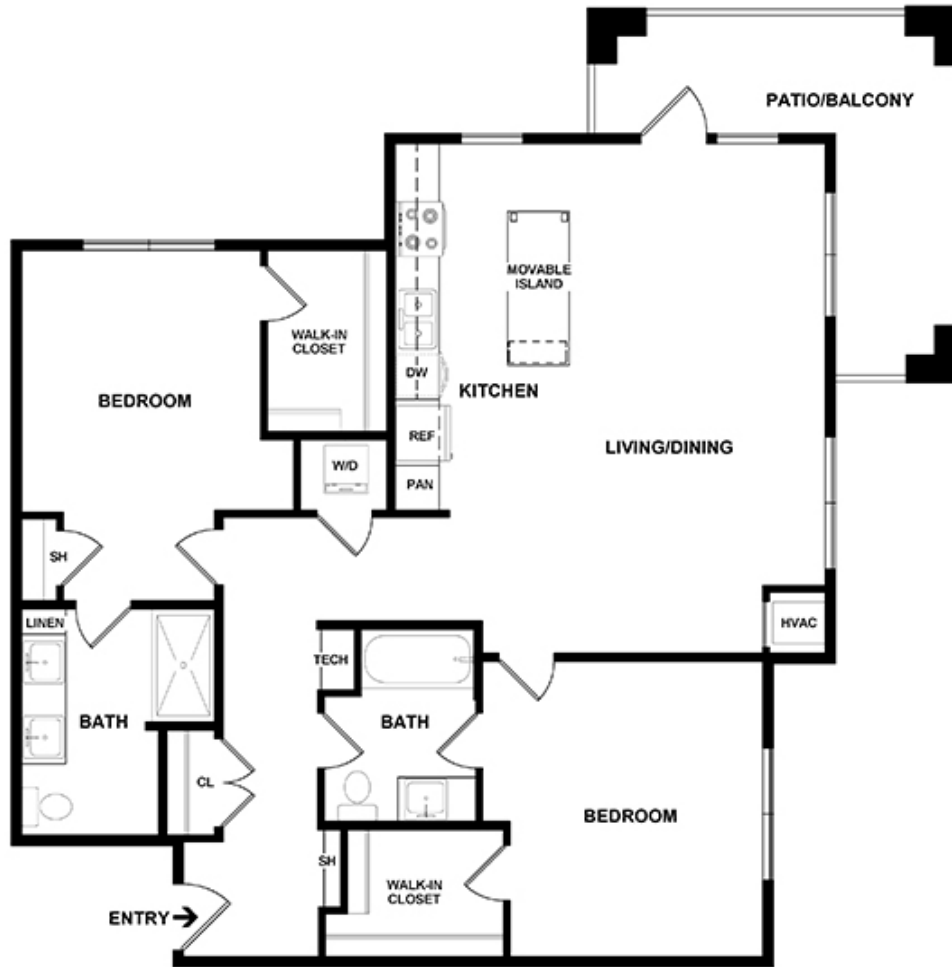

HAMILTON

2 BED / 2 BATH

1219
SQ. FT.

8400 Bass Lake Rd | New Hope, MN 55428

763-536-8400 | www.lifeatironwood.com

Floorplans are artist's rendering. All dimensions are approximate. Actual product and specifications may vary in dimension or detail. Not all features are available in every apartment. Prices and availability are subject to change. Please see a representative for details.